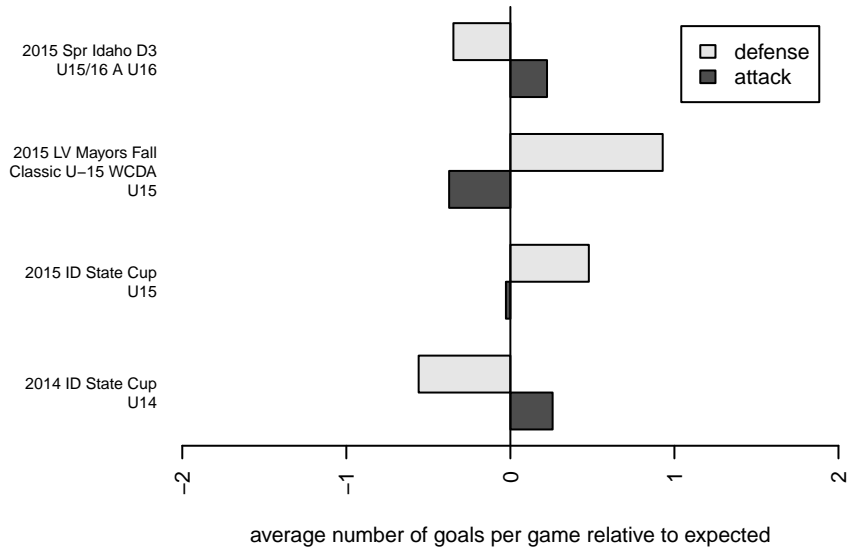

Venues played:
 2014 Spr Idaho D3 B U14
 2014 ID State Cup U14
 2015 LV Mayors Fall Classic U-15 WCDA U15
 2015 Spr Idaho D3 U15/16 A U16
 2015 ID State Cup U15

Idaho Rush Premier B00
 Dots are actual minus expected GF (blue circles) and GA (red triangles).
 Blue line is smoothed change in attack strength. Red is smoothed change in defense strength.

**attack and defense variance (black dot)
relative to other teams
and top 10 in region**

**attack and defense rating
relative to others at age
and all opponents in last 13 months**

**attack and defense rating
relative to others at age
and all opponents in last 13 months**

Performance relative to 13 month average

Performance relative to 13 month average

Distribution of opponents
 Red = Lose zone, Blue = Win zone, Green = Even
 Black line separates win/lose zones

lot. A=Neither has attack advantage, B=Opponent has both attack and defense advantage, C=Opponent has both attack and defense disadvantage, D=Both have