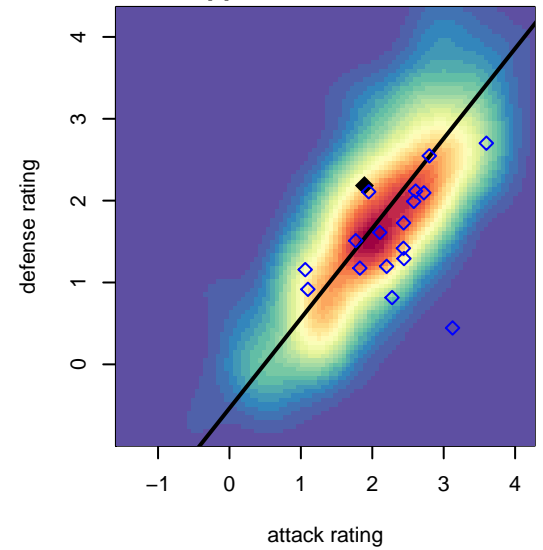

Idaho Rush Premier B00

Idaho Rush Soccer
 Boise, ID
 B00 total strength=1388
 attack=6.62 defense=8.88
 spr league = Spr Idaho D3 U15/16 A U16

alt names used:
 IDAHO RUSH PREMIER (ID)
 IDAHO RUSH PREMIER (ID)

Venues played:
 2014 Spr Idaho D3 B U14
 2014 ID State Cup U14
 2015 LV Mayors Fall Classic U-15 WCDA U15
 2015 Spr Idaho D3 U15/16 A U16
 2015 ID State Cup U15

Idaho Rush Premier B00
 Dots are actual minus expected GF (blue circles) and GA (red triangles).
 Blue line is smoothed change in attack strength. Red is smoothed change in defense strength.

**attack and defense variance (black dot)
relative to other teams
and top 10 in region**

**attack and defense rating
relative to others at age
and all opponents in last 13 months**

**attack and defense rating
relative to others at age
and all opponents in last 13 months**

Performance relative to 13 month average

Performance relative to 13 month average

Distribution of opponents
 Red = Lose zone, Blue = Win zone, Green = Even
 Black line separates win/lose zones

lot. A=Neither has attack advantage, B=Opponent has both attack and defense advantage, C=Opponent has both attack and defense disadvantage, D=Both have