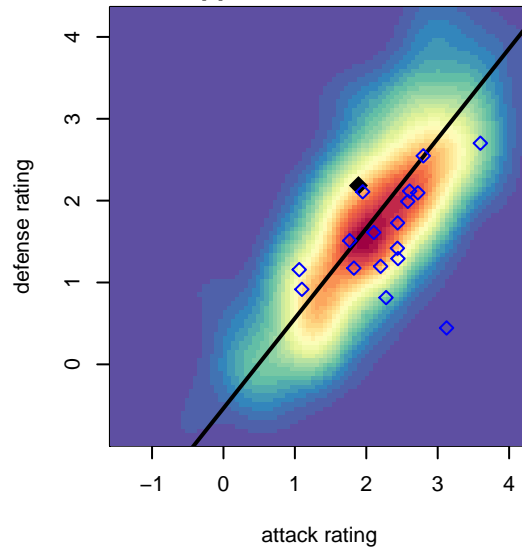

Idaho Rush Premier B00

Idaho Rush Soccer
 Boise, ID
 B00 total strength=1388
 attack=6.62 defense=8.88
 spr league = Spr Idaho D3 U15/16 A U16

alt names used:
 IDAHO RUSH PREMIER (ID)
 IDAHO RUSH PREMIER (ID)

Venues played:
 2014 Spr Idaho D3 B U14
 2014 ID State Cup U14
 2015 LV Mayors Fall Classic U-15 WCDA U15
 2015 Spr Idaho D3 U15/16 A U16
 2015 ID State Cup U15

Idaho Rush Premier B00
 Dots are actual minus expected GF (blue circles) and GA (red triangles).
 Blue line is smoothed change in attack strength. Red is smoothed change in defense strength.

**attack and defense variance (black dot)
relative to other teams
and top 10 in region**

**attack and defense rating
relative to others at age
and all opponents in last 13 months**

**attack and defense rating
relative to others at age
and all opponents in last 13 months**

Performance relative to 13 month average

Performance relative to 13 month average

Distribution of opponents
 Red = Lose zone, Blue = Win zone, Green = Even
 Black line separates win/lose zones

lot. A=Neither has attack advantage, B=Opponent has both attack and defense advantage, C=Opponent has both attack and defense disadvantage, D=Both have