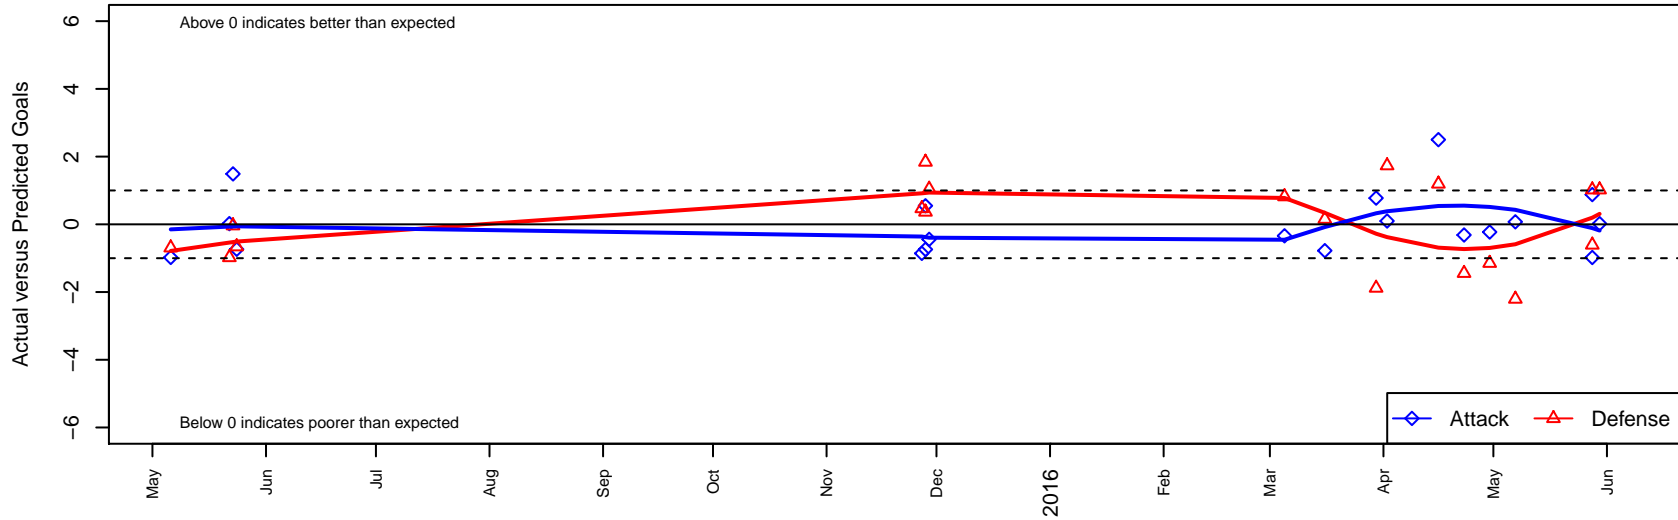

Idaho Rush Premier B00

Idaho Rush Soccer
 Boise, ID
 B00 total strength=1388
 attack=6.62 defense=8.88
 spr league = Spr Idaho D3 U15/16 A U16

alt names used:
 IDAHO RUSH PREMIER (ID)
 IDAHO RUSH PREMIER (ID)

Venues played:
 2014 Spr Idaho D3 B U14
 2014 ID State Cup U14
 2015 LV Mayors Fall Classic U-15 WCDA U15
 2015 Spr Idaho D3 U15/16 A U16
 2015 ID State Cup U15

Idaho Rush Premier B00
 Dots are actual minus expected GF (blue circles) and GA (red triangles).
 Blue line is smoothed change in attack strength. Red is smoothed change in defense strength.

**attack and defense variance (black dot)
relative to other teams
and top 10 in region**

**attack and defense rating
relative to others at age
and all opponents in last 13 months**

**attack and defense rating
relative to others at age
and all opponents in last 13 months**

Performance relative to 13 month average

Performance relative to 13 month average

Distribution of opponents
 Red = Lose zone, Blue = Win zone, Green = Even
 Black line separates win/lose zones

lot. A=Neither has attack advantage, B=Opponent has both attack and defense advantage, C=Opponent has both attack and defense disadvantage, D=Both have