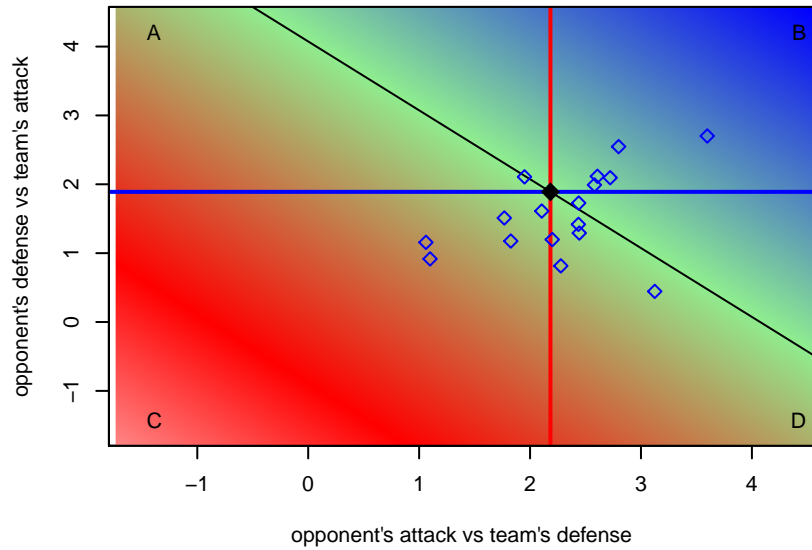

Venues played:
 2014 Spr Idaho D3 B U14
 2014 ID State Cup U14
 2015 LV Mayors Fall Classic U-15 WCDA U15
 2015 Spr Idaho D3 U15/16 A U16
 2015 ID State Cup U15

Idaho Rush Premier B00
 Dots are actual minus expected GF (blue circles) and GA (red triangles).
 Blue line is smoothed change in attack strength. Red is smoothed change in defense strength.

**attack and defense variance (black dot)
relative to other teams
and top 10 in region**

**attack and defense rating
relative to others at age
and all opponents in last 13 months**

**attack and defense rating
relative to others at age
and all opponents in last 13 months**

Performance relative to 13 month average

Performance relative to 13 month average

Distribution of opponents
 Red = Lose zone, Blue = Win zone, Green = Even
 Black line separates win/lose zones

lot. A=Neither has attack advantage, B=Opponent has both attack and defense advantage, C=Opponent has both attack and defense disadvantage, D=Both have